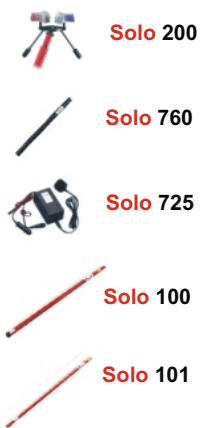

# Testifire Product Selector

## Products

	Application					Accessories			Access		
	Smoke Testing	Heat Testing	CO Testing	Smoke/Heat Testing	Smoke/Heat/CO Testing	Battery Baton	Fast Charger	Universal Removal Tool	Protective Carrying Bag	Access Height up to 6m	Access Height up to 9m
<b>testifire 1000</b>	●	●		●							
<b>testifire 2000</b>	●	●	●	●	●						
<b>testifire TS3</b>	●										
<b>testifire TC3</b>			●								
<b>testifire 1001</b>	●	●		●		● (x 2)	●				
<b>testifire 2001</b>	●	●	●	●	●	● (x 2)	●				
<b>testifire 6001</b>	●	●		●		● (x 2)	●	●	●	● (Solo 100 x 1)	
<b>testifire 6201</b>	●	●	●	●	●	● (x 2)	●	●	●	● (Solo 100 x 1)	
<b>testifire 9001</b>	●	●		●		● (x 2)	●	●	●		● (Solo 100 + Solo 101 x 3)
<b>testifire 9201</b>	●	●	●	●	●	● (x 2)	●	●	●		● (Solo 100 + Solo 101 x 3)

## Solo Accessories

<b>Solo 200</b>								●			
<b>Solo 760</b>						●					
<b>Solo 725</b>							●				
<b>Solo 100</b>										● (Solo 100 x 1)	
<b>Solo 101</b>											● (Solo 100 + Solo 101 x 3)

### Solo Poles Access Height

Solo™ Model No.	Access Height (approx. max.)
100	6m (20ft)
100+101 (1)	7m (23ft)
100+101 (2)	8m (26.25ft)
100+101 (3)	9m (30ft)